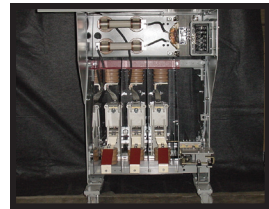

APPARATUS SERVICES

LIFE EXTENSION

LET US DESIGN A PROGRAM TO EXTEND THE LIFE OF YOUR SWITCHGEAR

- Vacuum retrofit
- Vacuum retrofit
- Solid state conversion
- Vacuum motor control upgrades