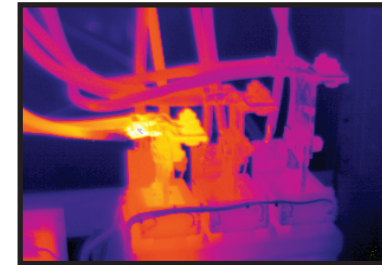

TESTING SERVICES

- Generation
- Transmission
- Distribution
- Data Centers
- Military Facilities
- Health Care Facilities
- Industrial Process Plants
- Commercial Properties
- Government Projects