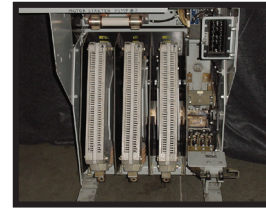

RENEWAL PARTS

SWITCHGEAR & CIRCUIT BREAKER PARTS

- All low & medium voltage renewal parts, 1945-today
- Obsolete vacuum interrupter
- Breaker coil and charging motor rewinding
- Fuses & live parts
- Transformers - Control, Metering