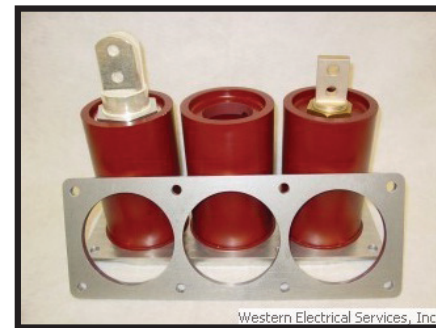

SWITCHGEAR

480V - 38KV NEW AND SURPLUS

- Match existing lineup
- Reconditioned
- Complete unit substations
- Indoor and outdoor available

RENEWAL PARTS

SWITCHGEAR & CIRCUIT BREAKER PARTS

- All low & medium voltage renewal parts, 1945-today
- Obsolete vacuum interrupter
- Breaker coil and charging motor rewinding
- Fuses & live parts
- Transformers - Control, Metering

LOW & MEDIUM VOLTAGE MOTOR CONTROL

AIR & VACUUM MOTOR CONTROL

- Reconditioned starters and contactors
- Motor control components
- Upgraded buckets
- Panel mount switches

FIELD SERVICES

MAINTENANCE SERVICES