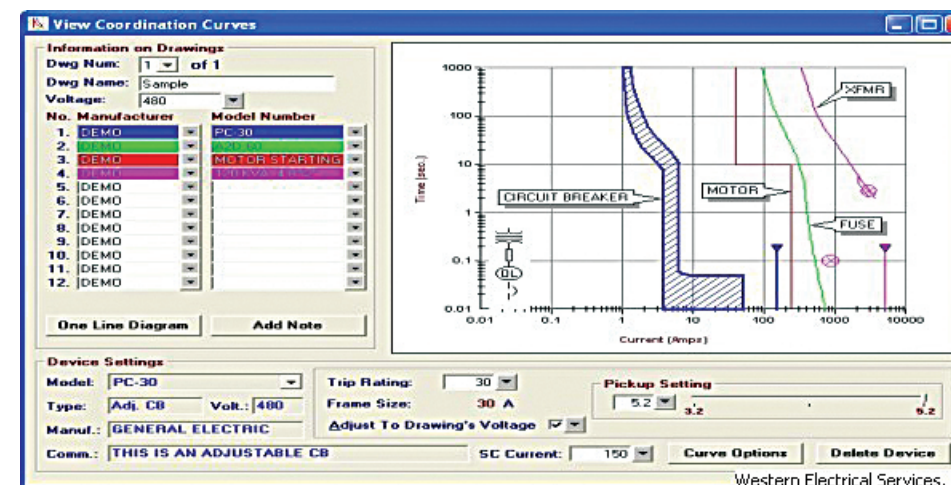

ENGINEERING SERVICES

ENGINEERING SERVICES

- Commissioning Agent
- 30-day Load Monitoring
- Arc Flash Hazard Analysis
- Short Circuit Analysis
- Load Flow Studies
- Protective Device Coordination
- Forensic / Fault Analysis
- Harmonics / Power Quality Assessments