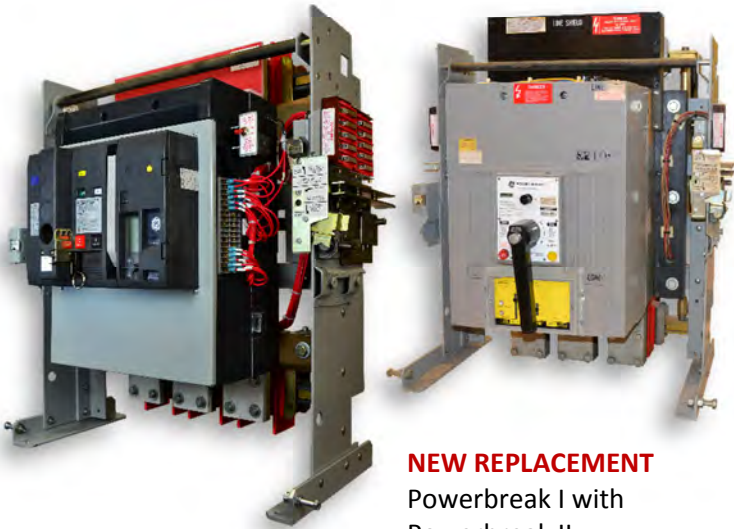

ADVANCED ELECTRICAL & MOTOR CONTROLS Inc.

A Group CBS Company

Life Extension Services

NEW REPLACEMENT
Powerbreak I with
Powerbreak II

NEW REPLACEMENT
ITE 5600 with
General Electric
Parts

We Provide Custom Engineered Solutions for: