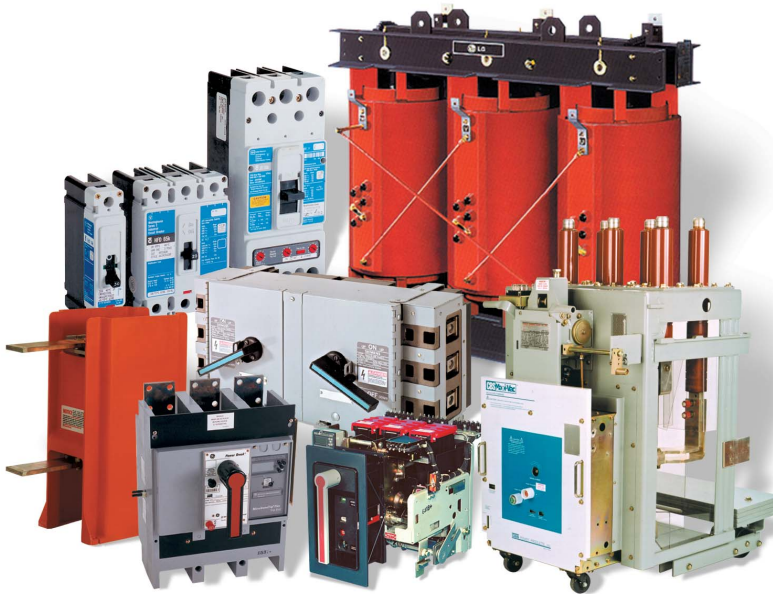

CIRCUIT BREAKER SALES & SERVICE, Inc.

A Group CBS Company

863-646-5099

**PROVIDING ELECTRICAL
SOLUTIONS WORLDWIDE**

CIRCUIT BREAKERS

LOW & MEDIUM VOLTAGE

- General Electric
- Westinghouse
- Cutler Hammer
- Siemens
- Allis Chalmers
- ITE/ABB
- Federal Pacific
- Square D

TRANSFORMERS

1000 – 5000 KVA

- Dry type transformers from stock
- Cast resin from stock
- Load break switch & fuse

LIFE EXTENSION

LET US DESIGN A PROGRAM TO EXTEND THE LIFE OF YOUR SWITCHGEAR

- Vacuum retrofit
- Vacuum retrofit
- Solid state conversion
- Vacuum motor control upgrades

MOLDED CASE CIRCUIT BREAKERS & LOW VOLTAGE MOTOR CONTROL

- Circuit breakers
- Motor control components
- Upgraded buckets
- Panel mount switches

SWITCHGEAR

480V – 38kV NEW AND SURPLUS

- New General Electric switchgear in 4 weeks
- Match existing lineup
- Reconditioned from stock
- Complete unit substations
- Indoor and outdoor available

RENEWAL PARTS

SWITCHGEAR & CIRCUIT BREAKER PARTS

- All low & medium voltage renewal parts, 1945–today
- Obsolete vacuum interrupter in stock
- www.circuitbreakerpartsonline.com

MEDIUM VOLTAGE MOTOR CONTROL

AIR & VACUUM MOTOR CONTROL

- New General Electric available from stock
- Reconditioned starters and contactors

SERVICE & REPAIR

- Electrical inspection by **Infra Red Thermography**
- Field service and testing
- Shop repair of all switchgear and circuit breakers

24 Hour Emergency Service

863-646-5099

CIRCUIT BREAKER SALES & SERVICE, Inc.

P.O. Box 6130 • Lakeland, FL 33807
5385 Gateway Blvd. #19 • Lakeland, FL 33811
Phone 863-646-5099 • Fax 863-646-8250

www.cbs-florida.com